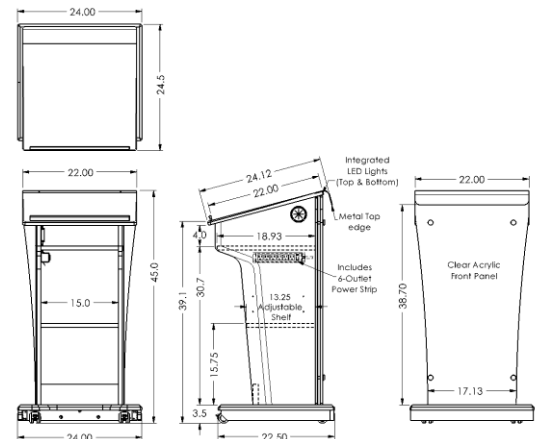

## Standard Features

- Large 22" W x 22" D Highly resistant thermowrap surf(x) work surface with pen/paper stop.
- Highly resistant thermowrap work surface and body finish.
- Wheels on base for easy maneuvering.
- 1x fixed and 1x adjustable shelf for document storage.
- Includes 6-Outlet power bar.
- 0.5" Clear Acrylic front panel with RGB LED Lights.
- Ships assembled

## Options

- **MIC-18** MX418C Shure Gooseneck microphone
- **LIGHT-18** Littlite Gooseneck
- **FM3** Count down timer/ clock
- **PC-PATCH** 2x 110AC, RJ45, Phone, 2x USB.
- **CUB3** Round cable well.
- **CUB5** Round cable well (Black or Silver).
- **CUB22** 3 Module Power panel, Black. (2x AC, USB-A & USB-C fast charging).
- **CUBM3** 3 Module Power & Data panel, Black. (2x AC, 1x Cat 6 port w/pigtail).
- **CUBM4** 4 Module Power & Data panel, Black . (2x AC, 1x Cat 6 port w/pigtail, 1x HDMI Port).
- **CHLD245** Cup Holder (Installs under top shelf)
- **CUSTOM CUTOUT** Cutouts for electronics or other items specified by the customer.
- **CUSTOM GRAPHIC PRINT** Full color, installed and reusable. Printed on Clear Static Cling Film that will stick to the acrylic surface, with a maximum artwork size of 15"W x 37"H. (Requires Artwork approval from customer)

## Specifications

**Model:** LEX25-AF  
**Width:** 24.0"  
**Depth:** 24.5"  
**Height:** 45.0"

**Finishes:** Only available in Designer White CWT

The information contained in this drawing is the sole property of Audio Visual Furniture International. Any reproduction in part or as a whole without the written permission of Audio Visual Furniture International is prohibited. We can build or modify stock configurations to suit customer specifications. Please contact us to discuss how this service can help meet your needs. Some quantity restrictions may apply. Specification subject to change without notice. Computers, cameras, monitors, etc. are shown to illustrate product usage and are not included unless otherwise noted.