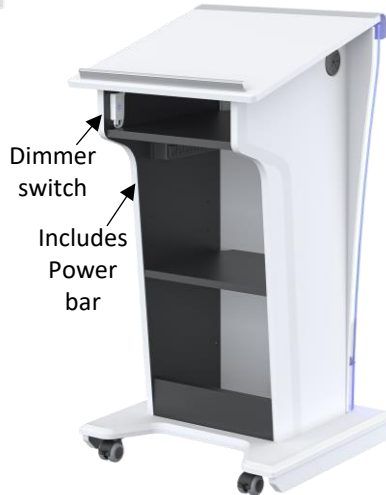

# LEX25-AF Wood and Acrylic Lectern with LED Lights

0.5" Clear  
Acrylic  
front panel

The **LEX25-AF Lectern** is a contemporary and functional piece of presentation furniture. The design combines a solid wooden base and body with a sleek clear acrylic front, accented with integrated LED lighting to create a striking visual effect, and focus attention on the speaker.

**Custom full color  
Logo or graphic available  
and installed!  
Contact sales for details**

**Integrated RGB LED Lights with  
Dimmer switch, Remote control  
and Bluetooth App**

Dimmer  
switch

Includes  
Power  
bar

## Standard Features

- Large 22" W x 22" D Highly resistant thermowrap surf(x) work surface with pen/paper stop.
- Highly resistant thermowrap work surface and body finish.
- Wheels on base for easy maneuvering.
- 1x fixed and 1x adjustable shelf for document storage.
- Includes 6-Outlet power bar.
- 0.5" Clear Acrylic front panel with RGB LED Lights.
- Ships assembled

## Options

- **MIC-18** MX418C Shure Gooseneck microphone
- **LIGHT-18** Littlite Gooseneck
- **FM3** Count down timer/ clock
- **PC-PATCH** 2x 110AC, RJ45, Phone, 2x USB.
- **CUB3** Round cable well.
- **CUB5** Round cable well (Black or Silver).
- **CUB22** 3 Module Power panel, Black. (2x AC, USB-A & USB-C fast charging).
- **CUBM3** 3 Module Power & Data panel, Black. (2x AC, 1x Cat 6 port w/pigtail).
- **CUBM4** 4 Module Power & Data panel, Black . (2x AC, 1x Cat 6 port w/pigtail, 1x HDMI Port).
- **CHLD245** Cup Holder (Installs under top shelf)
- **CUSTOM CUTOUT** Cutouts for electronics or other items specified by the customer.
- **CUSTOM GRAPHIC PRINT** Full color, installed and reusable. Printed on Clear Static Cling Film that will stick to the acrylic surface, with a maximum artwork size of 15"W x 37"H. (Requires Artwork approval from customer)